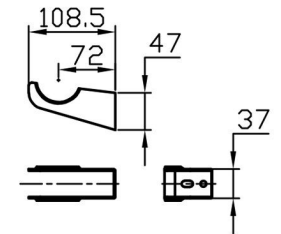

Imperia 3 Column Horizontal 600 x 1820mm. Painted

Technical Drawing

Unit: mm

Eastbrook 

Eastbrook Road, Gloucester GL4 3DB

Technical Helpline : 01452 317890

Mon - Fri / 8am - 5pm

Email : technical@eastbrookco.com