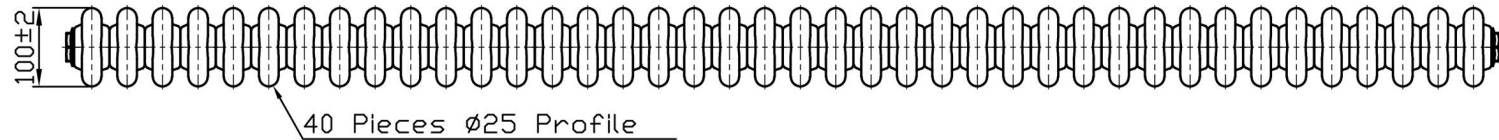

Imperia 3 Column Horizontal 600 x 1820mm. Painted

Technical Drawing

Unit: mm

Eastbrook 

Eastbrook Road, Gloucester GL4 3DB

Technical Helpline : 01452 317890

Mon - Fri / 8am - 5pm

Email : technical@eastbrookco.com