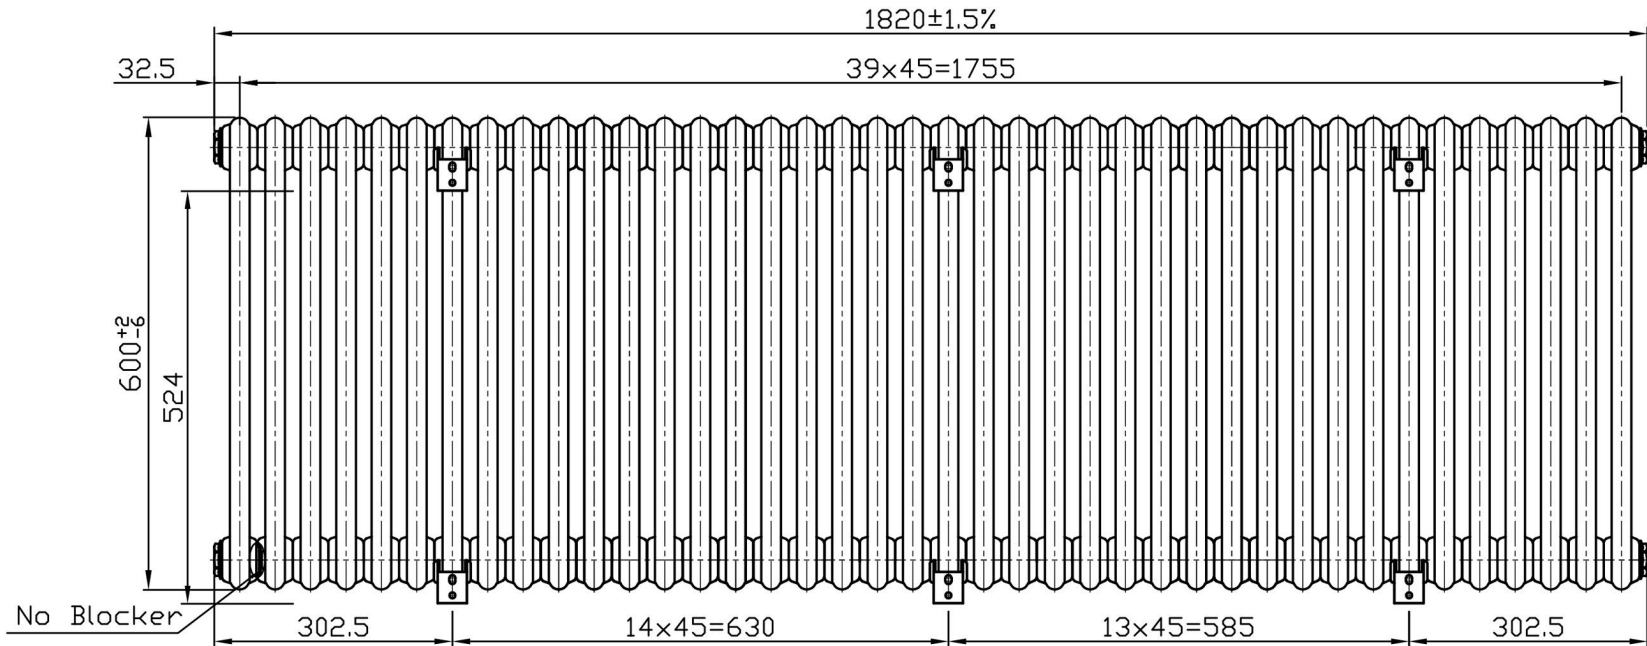

Imperia 3 Column Horizontal 600 x 1820mm. Painted

Technical Drawing

Unit: mm

Eastbrook 

Eastbrook Road, Gloucester GL4 3DB

Technical Helpline : 01452 317890

Mon - Fri / 8am - 5pm

Email : technical@eastbrookco.com