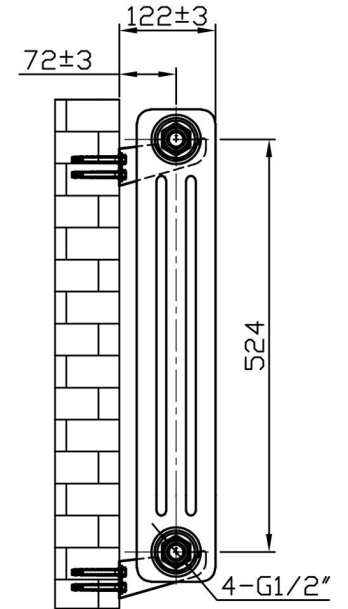

Imperia 3 Column Horizontal 600 x 1820mm. Painted

Technical Drawing

Unit: mm

Eastbrook 

Eastbrook Road, Gloucester GL4 3DB

Technical Helpline : 01452 317890

Mon - Fri / 8am - 5pm

Email : technical@eastbrookco.com